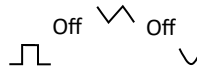

Waveform Generator

Batt
- +
⊕ ⊕
On
⊕

Min Max
Frequency

100 300 1k
30 10 3 1
Hz
Frequency Band

50%
Symmetry

1 2

0 v 3
Amplitude

Waveform