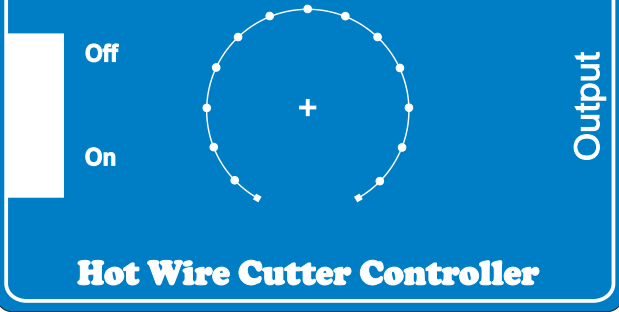

SILICON CHIP

Hot Wire Cutter Controller