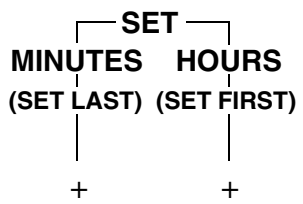

SILICON
CHIP COMPACT JUMBO CLOCK

DC INPUT
12VDC @
500mA ⊕

SILICON
CHIP COMPACT JUMBO CLOCK

DC INPUT
12VDC @
500mA ⊕