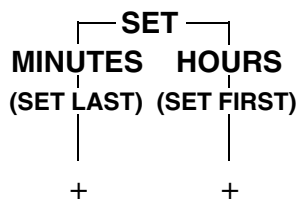

SILICON
CHIP COMPACT JUMBO CLOCK

DC INPUT
12VDC @
500mA ⊕

SILICON
CHIP COMPACT JUMBO CLOCK

DC INPUT
12VDC @
500mA ⊕